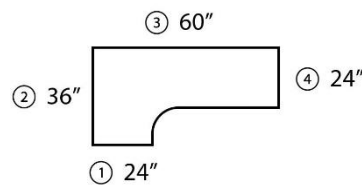

Finishing

Our standard laminates have 3mm square edge and thin tape banding and are matched to the surface finish unless otherwise indicated.

Measuring

Laminate furniture is measured from left to right

Model #	Depth	Width
WS-3660	36	60

① ②

Model #	Depth	Width
WS-ECDS24-3660-24	24/24	36/60

① ② ③ ④

Assembly

Full assembly is standard on most items

Rectangular Conference Table with Slab Bases

Model Number	Depth	Width	Height	Notes
WS-CONF-REC-3660	36	60	29	<ul style="list-style-type: none"> • Tables 120" - 216" wide require minimum of 3 bases • Tables 240" wide require 6 bases • Power ports available • Other base options available
WS-CONF-REC-3672	36	72	29	
WS-CONF-REC-3684	36	84	29	
WS-CONF-REC-4284	42	84	29	
WS-CONF-REC-4296	42	96	29	
WS-CONF-REC-42120	42	120	29	
WS-CONF-REC-4860	48	60	29	
WS-CONF-REC-4872	48	72	29	
WS-CONF-REC-4884	48	84	29	
WS-CONF-REC-4896	48	96	29	
WS-CONF-REC-48120	48	120	29	
WS-CONF-REC-48144	48	144	29	
WS-CONF-REC-54144	54	144	29	
WS-CONF-REC-54168	54	168	29	
WS-CONF-REC-54192	54	192	29	
WS-CONF-REC-54216	54	216	29	
WS-CONF-REC-54240	54	240	29	
WS-CONF-REC-60144	60	144	29	
WS-CONF-REC-60168	60	168	29	
WS-CONF-REC-60192	60	192	29	
WS-CONF-REC-60216	60	216	29	
WS-CONF-REC-60240	60	240	29	