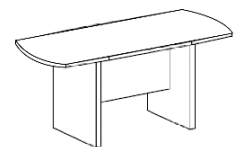

Bowed Ends Conference Table with Slab Bases

Model Number	Depth	Width	Height	Notes
WS-CONF-BE-3660	36	60	29	• Tables 120" - 216" wide require minimum of 3 bases • Tables 240" wide require 6 bases • Power ports available • Other base options available
WS-CONF-BE-3672	36	72	29	
WS-CONF-BE-3684	36	84	29	
WS-CONF-BE-4284	42	84	29	
WS-CONF-BE-4296	42	96	29	
WS-CONF-BE-42120	42	120	29	
WS-CONF-BE-4860	48	60	29	
WS-CONF-BE-4872	48	72	29	
WS-CONF-BE-4884	48	84	29	
WS-CONF-BE-4896	48	96	29	
WS-CONF-BE-48120	48	120	29	
WS-CONF-BE-48144	48	144	29	
WS-CONF-BE-54144	54	144	29	
WS-CONF-BE-54168	54	168	29	
WS-CONF-BE-54192	54	192	29	
WS-CONF-BE-54216	54	216	29	
WS-CONF-BE-54240	54	240	29	
WS-CONF-BE-60144	60	144	29	
WS-CONF-BE-60168	60	168	29	
WS-CONF-BE-60192	60	192	29	
WS-CONF-BE-60216	60	216	29	
WS-CONF-BE-60240	60	240	29