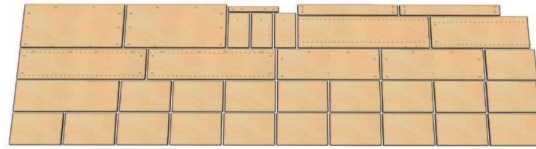

Finishing

Our standard laminates have 3mm square edge and thin tape banding and are matched to the surface finish unless otherwise indicated.

Measuring

Laminate furniture is measured from left to right

Model #	Depth	Width
WS-3660	36	60

Racetrack Conference Table with Slab Bases

Model Number	Depth	Width	Height	Notes
WS-CONF-RT-3660	36	60	29	<ul style="list-style-type: none"> • Tables 120" - 216" wide require minimum of 3 bases • Tables 240" wide require 6 bases • Power ports available • Other base options available
WS-CONF-RT-3672	36	72	29	
WS-CONF-RT-3684	36	84	29	
WS-CONF-RT-4284	42	84	29	
WS-CONF-RT-4296	42	96	29	
WS-CONF-RT-42120	42	120	29	
WS-CONF-RT-4860	48	60	29	
WS-CONF-RT-4872	48	72	29	
WS-CONF-RT-4884	48	84	29	
WS-CONF-RT-4896	48	96	29	
WS-CONF-RT-48120	48	120	29	
WS-CONF-RT-48144	48	144	29	
WS-CONF-RT-54144	54	144	29	
WS-CONF-RT-54168	54	168	29	
WS-CONF-RT-54192	54	192	29	
WS-CONF-RT-54216	54	216	29	
WS-CONF-RT-54240	54	240	29	
WS-CONF-RT-60144	60	144	29	
WS-CONF-RT-60168	60	168	29	
WS-CONF-RT-60192	60	192	29	
WS-CONF-RT-60216	60	216	29	
WS-CONF-RT-60240	60	240	29	