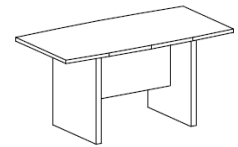

Boat Shaped Conference Table with Slab Bases

Model Number	Depth	Width	Height	Notes
WS-CONF-BS-3660	36	60	29	• Tables 120" - 216" wide require minimum of 3 bases • Tables 240" wide require 6 bases • Power ports available • Other base options available
WS-CONF-BS-3672	36	72	29	
WS-CONF-BS-3684	36	84	29	
WS-CONF-BS-4284	42	84	29	
WS-CONF-BS-4296	42	96	29	
WS-CONF-BS-42120	42	120	29	
WS-CONF-BS-4860	48	60	29	
WS-CONF-BS-4872	48	72	29	
WS-CONF-BS-4884	48	84	29	
WS-CONF-BS-4896	48	96	29	
WS-CONF-BS-48120	48	120	29	
WS-CONF-BS-48144	48	144	29	
WS-CONF-BS-54144	54	144	29	
WS-CONF-BS-54168	54	168	29	
WS-CONF-BS-54192	54	192	29	
WS-CONF-BS-54216	54	216	29	
WS-CONF-BS-54240	54	240	29	
WS-CONF-BS-60144	60	144	29	
WS-CONF-BS-60168	60	168	29	
WS-CONF-BS-60192	60	192	29	
WS-CONF-BS-60216	60	216	29	
WS-CONF-BS-60240	60	240	29