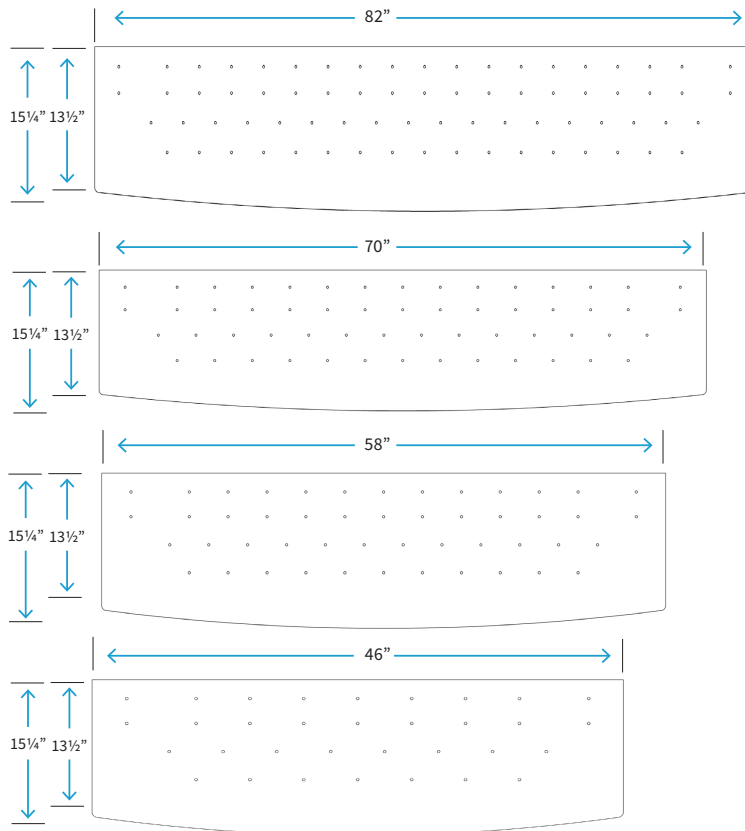

Metal Modesty Panels

- # MP46- (B, W, S)
- # MP58- (B, W, S)
- # MP70- (B, W, S)
- # MP82- (B, W, S)

Details

Perforated metal mod panel complete with hardware

1/16" thick material will bend for bow front desks