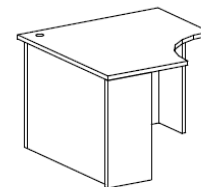

Corner Desk Shell

Model Number	Depth	Width	Height	Notes
WS-CDS24-3636-24	24/24	36/36	29	• Optional Grommet
WS-CDS24-4242-24	24/24	42/42	29	
WS-CDS30-4242-24	30/24	42/42	29	
WS-CDS24-4242-30	24/30	42/42	29	
WS-CDS30-4242-30	30/30	42/42	29	
WS-CDS24-4848-24	24/24	48/48	29	
WS-CDS30-4848-24	30/24	48/48	29	
WS-CDS24-4848-30	24/30	48/48	29	
WS-CDS30-4848-30	30/30	48/48	29