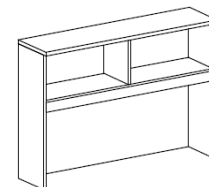

Desk Top Hutch Open

Model Number	Depth	Width	Height	Notes
WS-DTHO14-4837	14	48	36	
WS-DTHO14-6037	14	60	36	
WS-DTHO14-7237	14	72	36