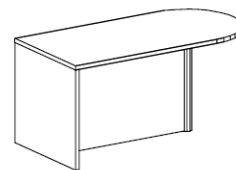

Peninsula Desk Shell

Model Number	Depth	Width	Height	Notes
WS-PNS3060	30	60	29	• Metal support post
WS-PNS3072	30	72	29	• Standard depths: 24" - 30"
WS-PNS3672	36	72	29	• Standard widths: 60" - 72"