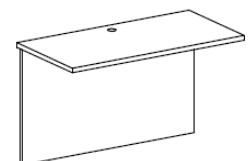

Bridge Shell

Model Number	Depth	Width	Height	Notes
WS-BS2430	24	30	29	• Standard depths: 24" - 30"
WS-BS2436	24	36	29	• Standard widths: 24" - 72"
WS-BS2442	24	42	29	• Custom sizes available
WS-BS2448	24	48	29	• Full, 1/2, or 3/4 modesty panel
WS-BS2460	24	60	29	• Optional grommet
WS-BS2466	24	66	29	
WS-BS2472	24	72	29