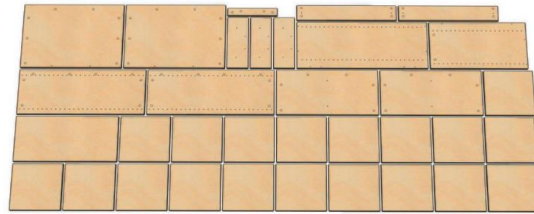

Laminate Furniture

When quoting your furniture, we will layout all the components you need on laminate sheets in the most efficient way to reduce waste and cost. Our laminate furniture is made-to-order and assembled in our Tigard, Oregon wood shop.