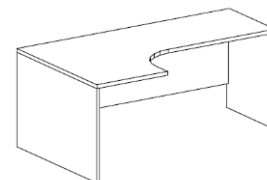

Extended Corner Desk Shell

Model Number	Depth	Width	Height	Notes
WS-ECDS24-3660-24	24/24	36/60	29	• Standard depths: 24" or 30"
WS-ECDS30-3660-30	30/30	42/60	29	• Standard Widths 36" - 72"
WS-ECDS24-4266-24	24/24	42/66	29	• Available LH or RH extended
WS-ECDS30-4266-30	30/30	42/66	29	• Angled front available
WS-ECDS24-4872-24	24/24	48/72	29	• Model #'s read left to right
WS-ECDS30-4872-30	30/30	48/72	29